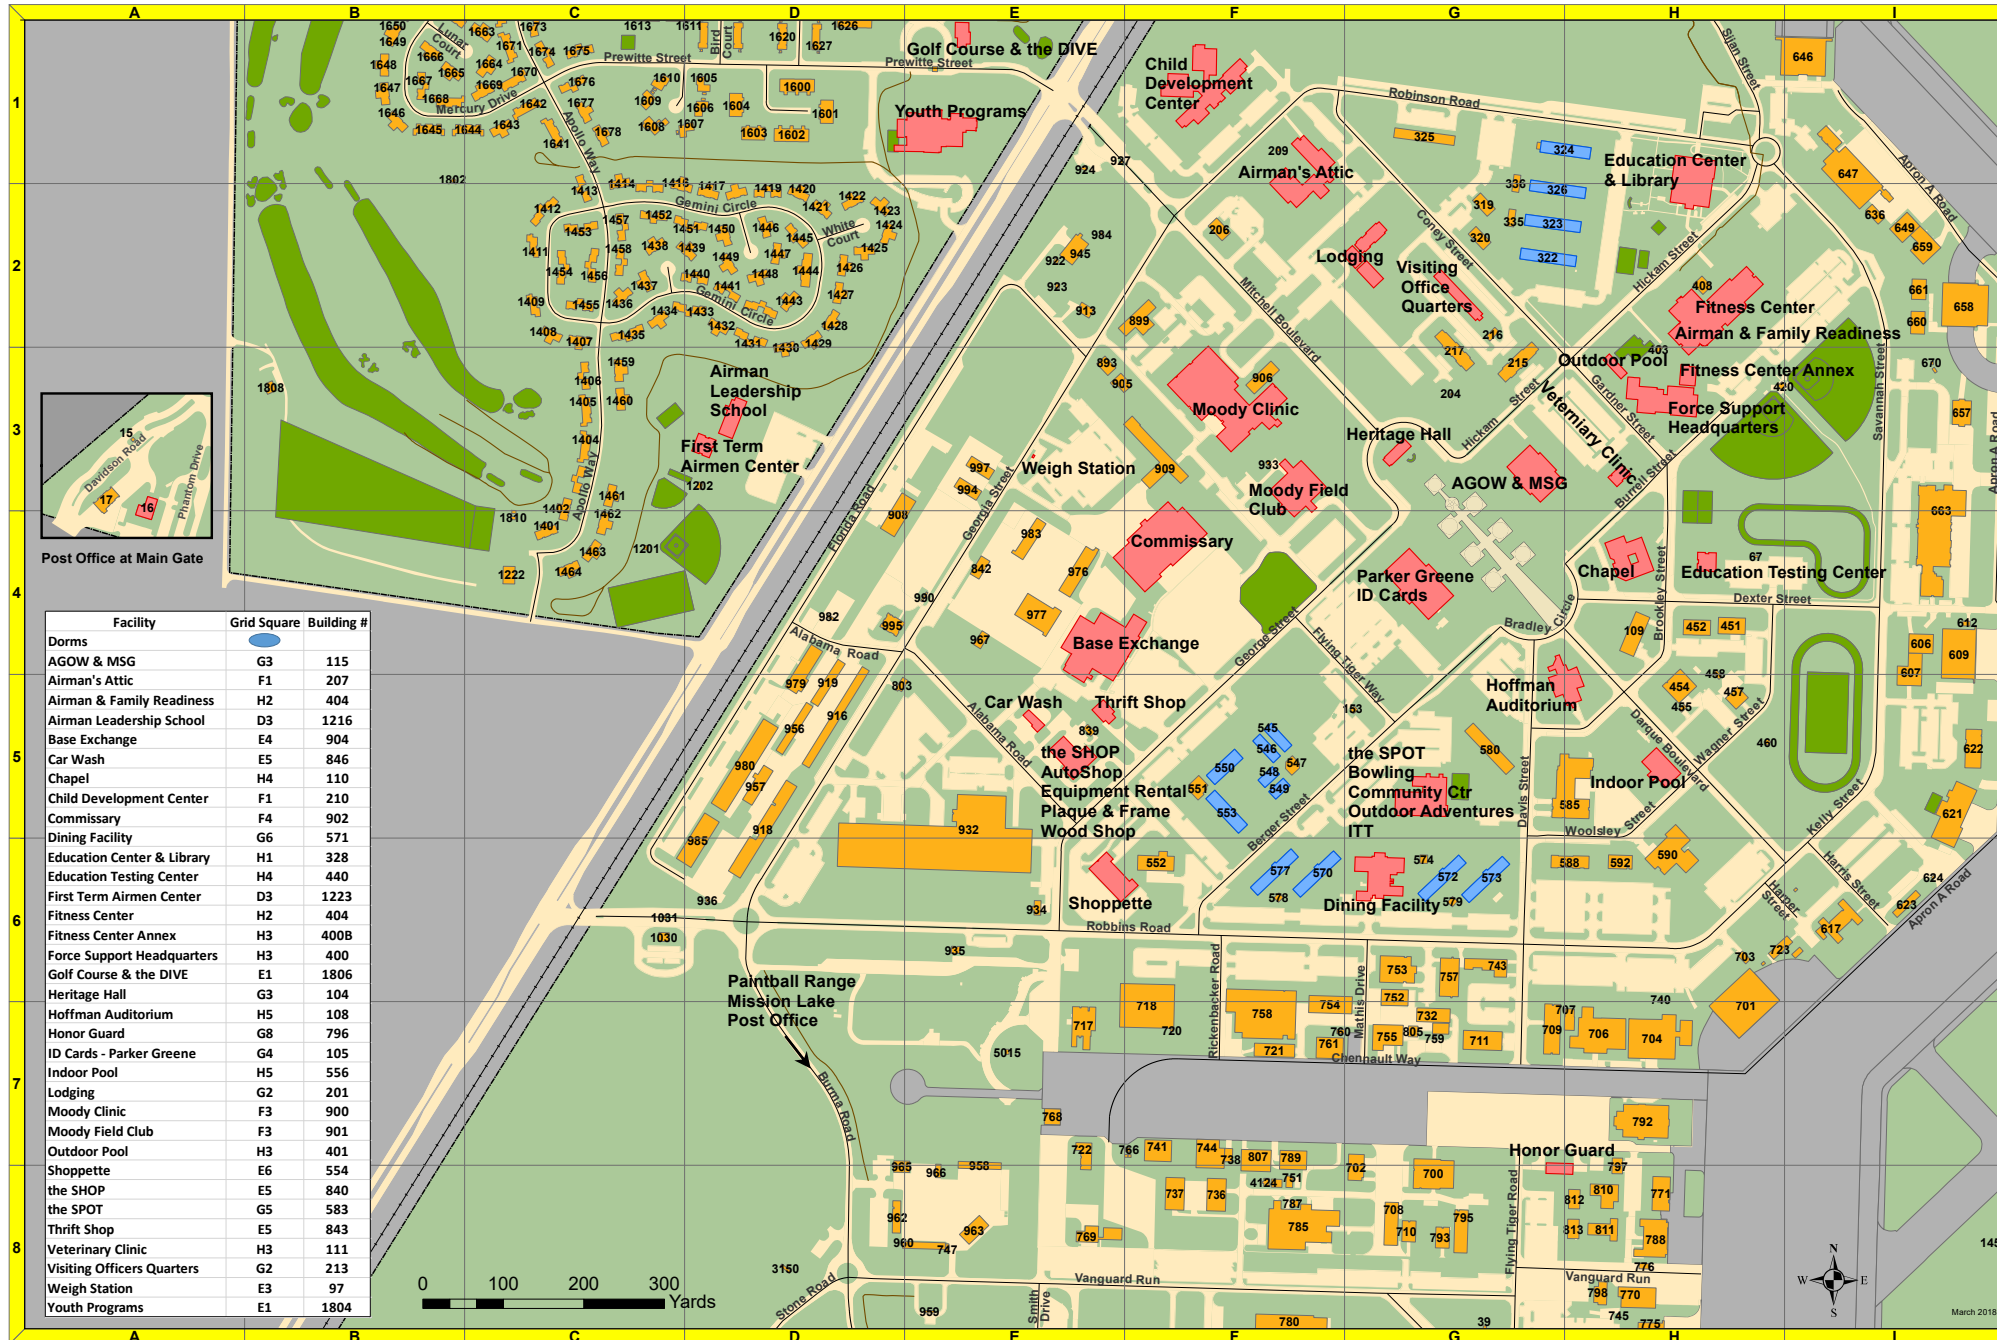

23D FORCE SUPPORT SQUADRON
MOODY AIR FORCE BASE, GA

BASE MAP & HOURS OF OPERATIONS

WWW.MOODYFSS.COM

For more information, visit
www.moodyfss.com and
facebook.com/moodyfss/

Mon - Thurs. 11 am to 7:30 pm
 Friday 11 am to 9:30 pm
 Sat: 1 pm to 9:30 pm
 Sun: 1 pm to 5:30 pm

the SPOT Café & Grill, 257-3872
 Mon - Thurs: 11 am to 7:30 pm
 Fri: 11 am to 9:30 pm | Sat: 1 to 9:30 pm
 Sun: 1 to 5:30 pm

BOWLING COMMUNITY CENTER, 257-1690
 Mon - Thurs: 11 am - 8 pm
 Fri: 11 am - 10 pm
 Sat: 1 - 10 pm
 Sun: 1 - 6 pm
 Snack Bar closes 30 minutes prior to Bowling Center closing.
COMMUNITY CENTER, 257-9215
 Mon - Thurs: 11 am - 8 pm
 Fri: 11 am - 10 pm
 Sat: 1 - 10 pm
 Sun: 1 - 6 pm
INFORMATION, TICKETS & TRAVEL, 257-3280
 Mon - Fri: 11 am - 5 pm
OUTDOOR ADVENTURES, 257-1375
 Mon - Fri: 11 am - 5 pm