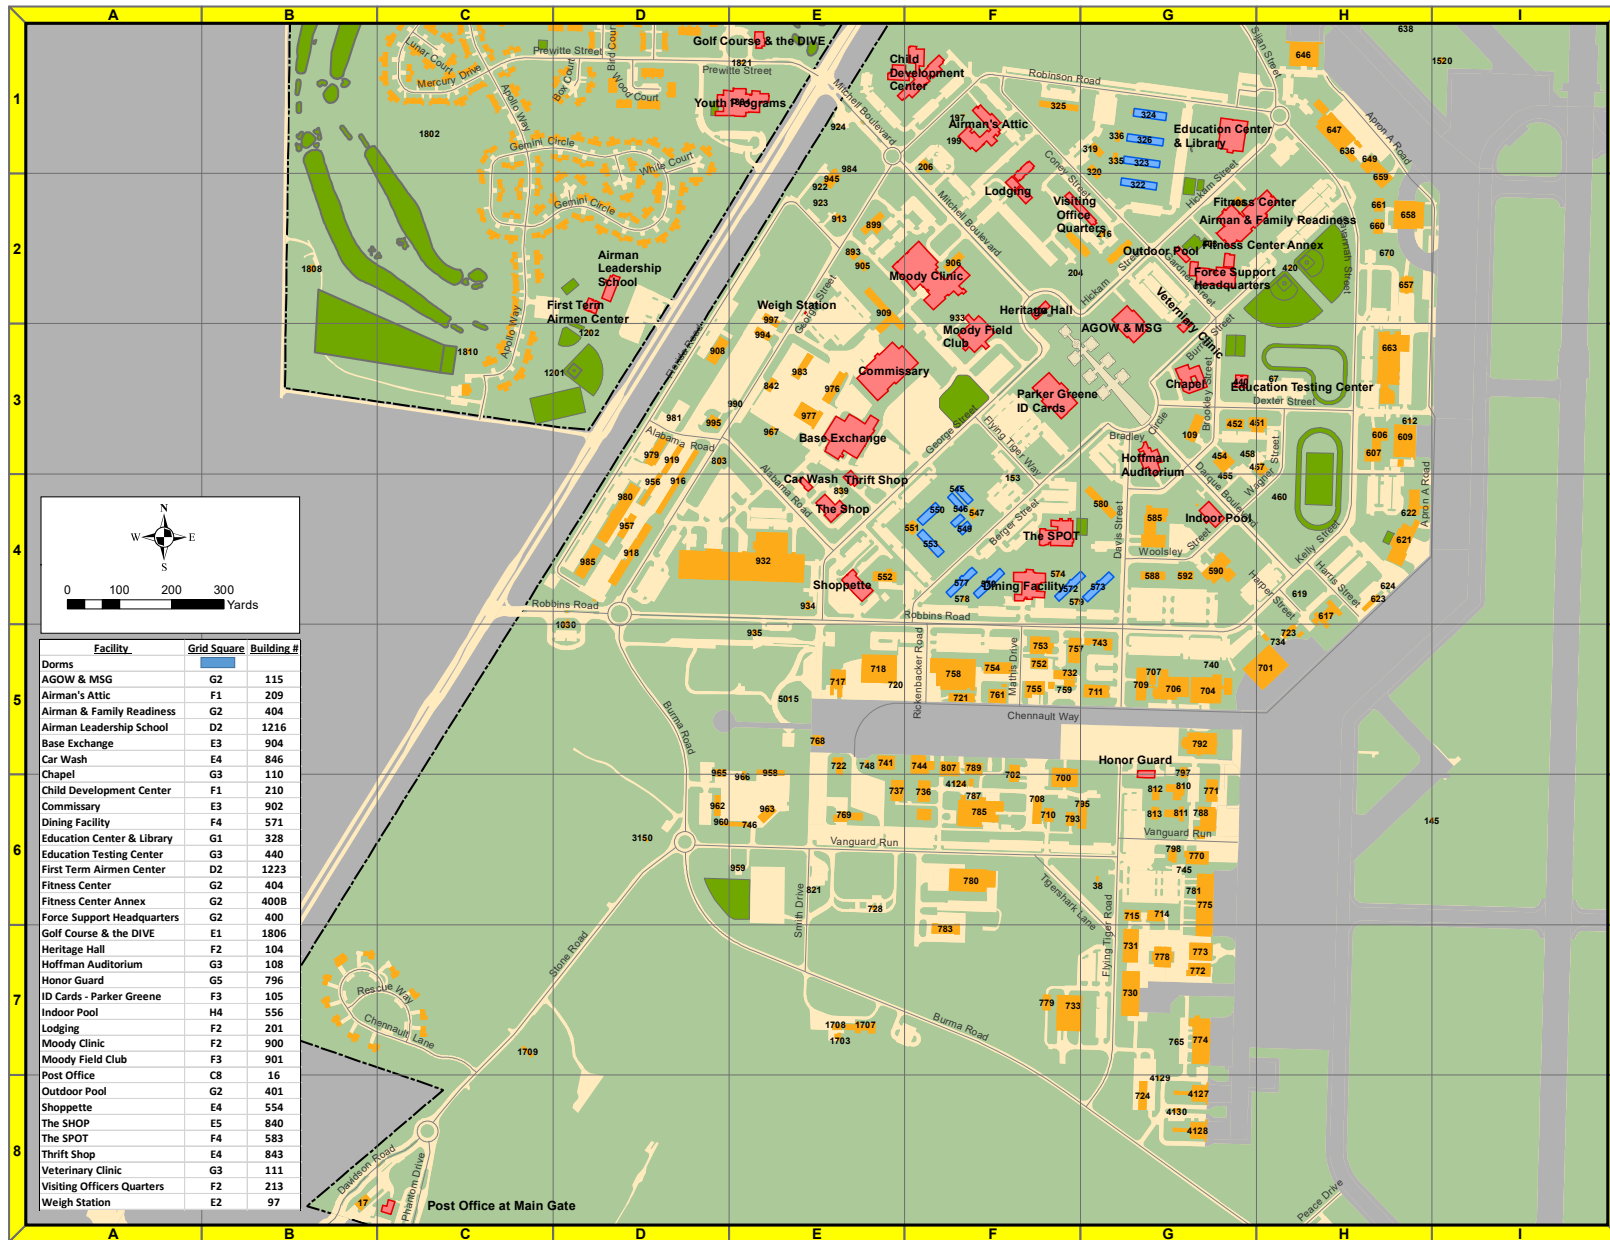

Base Map and Facility Information

23 FSS Marketing
(229) 257-2033
23FSSmarketing@us.af.mil
www.moodyfss.com

23d Force Support Squadron
Moody Air Force Base, GA